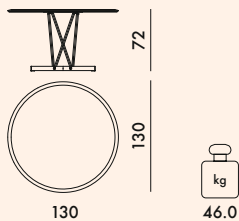

4940

FRAME

Chrome-plated steel

C
Chrome

TOP

wood with MDF inner support, clad on both sides with wood veneer and varnished.

F
Ash

N
Walnut

B
Brown

Product made of FSC™ certified wood