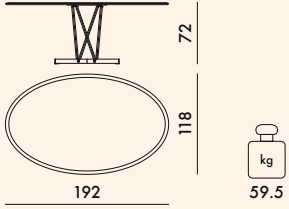

4941

FRAME

Chrome-plated steel

C
Chrome

TOP

wood with MDF inner support, clad on both sides with wood veneer and varnished.

F
Ash

N
Walnut

B
Brown

Product made of FSC™ certified wood

The mark of responsible forestry