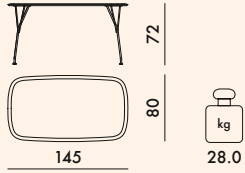

NEW!

VISCOUNT OF WOOD 2021

Design Philippe Starck

5940