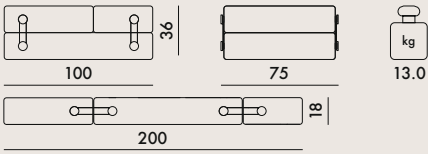

TRIX 2006

Design Piero Lissoni

MATERIAL

Fabric-covered expanded polyurethane

6025

Technical fabric

02
Orange

03
White

09
Slate