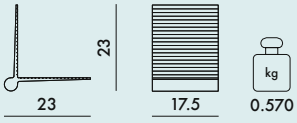

KITE SHELF 2015

Design Patricia Urquiola

8060

HINGE

Polycarbonate

SHELF

Transparent or mass-dyed thermoplastic technopolymer

TRANSPARENT

B4
Crystal

AZ
Light
blue

VE
Green

AM
Amber

RO
Pink