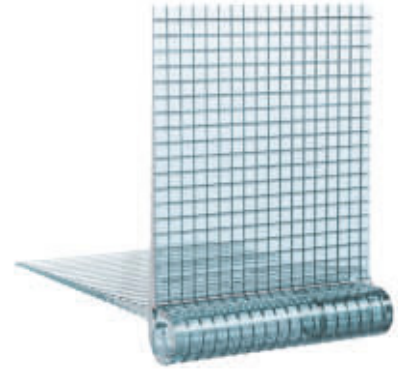

KITE SHELF 2015

Design Patricia Urquiola

8060

HINGE

Polycarbonate

SHELF

Transparent or mass-dyed thermoplastic technopolymer

TRANSPARENT

B4
Crystal

AZ
Light
blue

VE
Green

AM
Amber

RO
Pink

2

1.372

0.021

32X33X20

8060