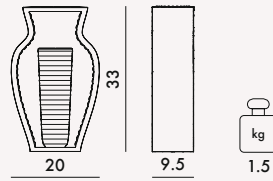

I SHINE 2013

Design Eugeni Quitllet

1215

MATERIAL

Transparent or coloured PMMA mass-dyed

TRANSPARENT

B4
Crystal

V9
Smoke

E2
Green

E4
Blue

E6
Pink

1215

1

1.8

0.014

39X25X15