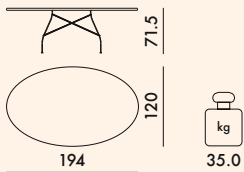

4562
Polyester lacquered top
Chrome-plated steel frame

4569
Polyester lacquered top
Gold-plated steel frame