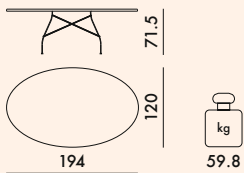

4572
Glass top
Chrome-plated steel frame

4579
Glass top
Gold-plated steel frame