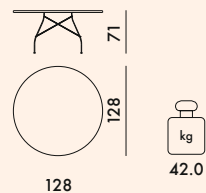

4584
Chrome-plated steel frame

4580
Gold-plated steel frame

4578
Black painted steel frame

4572
Chrome-plated steel frame

4579
Gold-plated steel frame

4573
Black painted steel frame