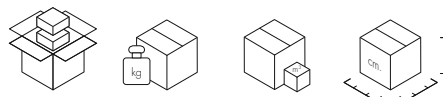

## TOP

Stoneware with marble finish

4572/4573/4579

MG Tropical Grey MS Symphonie MM Brown Emperor CN Aged Bronze MB White MN Black

\*adjustable foot

|                       |         |      |       |           |
|-----------------------|---------|------|-------|-----------|
| <b>4578/4580/4584</b> | 1 top   | 45.0 | 0.146 | 135X135X8 |
|                       | 1 frame | 8.39 | 0.107 | 80X74X18  |
| <b>4572/4573/4579</b> | 1 top   | 67.8 | 0.204 | 204X125X8 |
|                       | 1 frame | 8.39 | 0.107 | 80X74X18  |