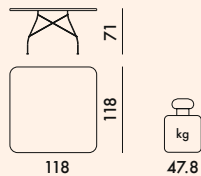

4563

Black painted steel frame

4588

Chrome-plated steel frame

4589

Gold-plated steel frame