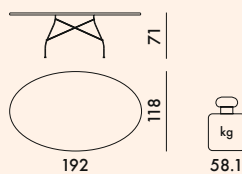

FRAME

Chrome, gold-plated or painted steel