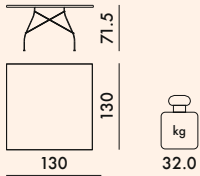

4560
Polyester lacquered top
Chrome-plated steel frame

4567
Polyester lacquered top
Gold-plated steel frame

4570
Scratch-proof laminated top
Chrome-plated steel frame