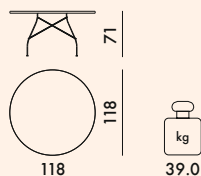

4565

Black painted steel frame

FRAME

Chrome, gold-plated or painted steel

Chrome

Gold

Black

TOP

Stoneware with marble finish

4590/4594/4563

MB
White

MN
Black

MS
Symphonie

*adjustable foot

4590/4594/4563	1 top	50.6	0.125	125X125X8
	1 frame	8.39	0.107	80X74X18
4565/4588/4589	1 top	41.8	0.125	125X125X8
	1 frame	8.39	0.107	80X74X18