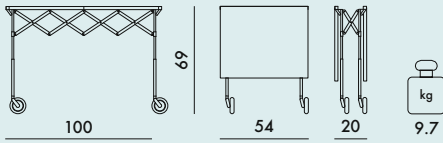

BATTISTA 1991

Design Antonio Citterio with Oliver Löw

4460

FRAME

Chrome-plated steel and polished aluminium feet

TOP

Painted or polyester coated polyurethane

MAT