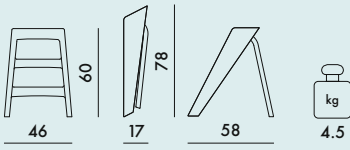

UPPER 2000

Design Alberto Meda, Paolo Rizzato

7030

FRAME

Chrome-plated steel

STEPS

Transparent or batch-dyed polycarbonate

TRANSPARENT

70
Crystal

71
Orange red

72
Cobalt

73
Citron yellow