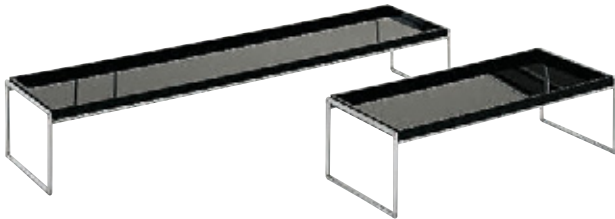

TRAYS 2002

Design Piero Lissoni

4410

4412

4414

FRAME

Chrome-plated steel

SHELVES