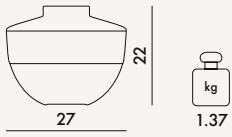

1221

MATERIAL

Transparent or mass-coloured PMMA

TRANSPARENT

22
Orange
Violet
Smoke

33
Smoke
Yellow
Blue

44
Smoky
Dark Smoke
Petroleum

1221

1

1.88

0.027

26X32X32