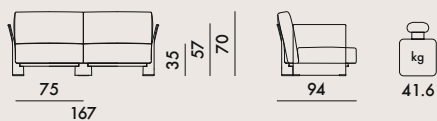

6052

Transparent frame

6054

Transparent frame

Additional seat

To create a sofa that seats more than three, order "N" multiple units (each multiple unit is an additional seat).

60530

Cushion cover for set of cushions

EN 1022:2005	Compliant
EN 1728:2000	Level achieved
6.2.1	(maximum level) 5
6.2.2	(maximum level) 5
6.6	(maximum level) 5
6.7	4