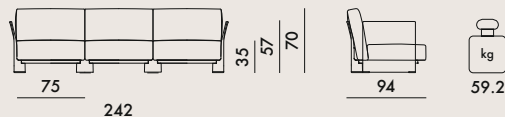

6053

Transparent frame