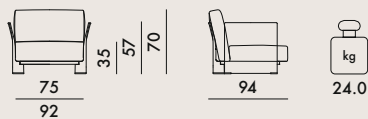

POP MISSONI 2007

Design Piero Lissoni with Carlo Tamborini

6051

Transparent frame