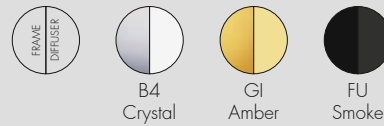

**9387/B9387/U9387/Z9387**  
WITH DIMMER

**9388/B9388/U9388/Z9388**  
WITH DIMMER

**FRAME**

Chrome-plated steel, painted steel

**DIFFUSER**

Transparent or mass-dyed thermoplastic technopolymer

B4  
Crystal

FU  
Smoke

<b>9387/B/U/Z</b>	1	12.5	0.22	40X40X138
<b>9388/B/U/Z</b>	1	13.2	0.269	40X40X168

9387 - B9387 - 9388  
B9388

Intertek  
U9387  
U9388

**9390/9391**

**9386/B9386/U9386/Z9386**

**9385/B9385/Z9385 - U9385**  
WITH DIMMER ON/OFF

**FRAME**

Polished or painted die-cast aluminium

**DIFFUSER**

Transparent or mass-dyed thermoplastic technopolymer

<b>9390/9391</b>	1	4.2	0.05	39X33X39
<b>9386/B/U/Z</b>	1	4.08	0.05	39X39X33
<b>9385/B/U/Z</b>	1	4.72	0.094	39X55X44