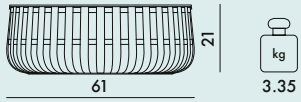

## MATERIAL

Transparent or batch-dyed polycarbonate

TRANSPARENT

B4  
Crystal

X1  
Dark  
grey

X5  
Dark  
green

8860

1

4.75

0.111

67X26X64