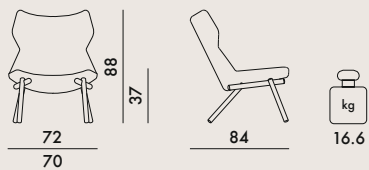

6086

LEGS

Steel tubes painted with epoxy polyester

B
White

N
Black

R
Red

SEAT

Fabric-covered polyurethane foam