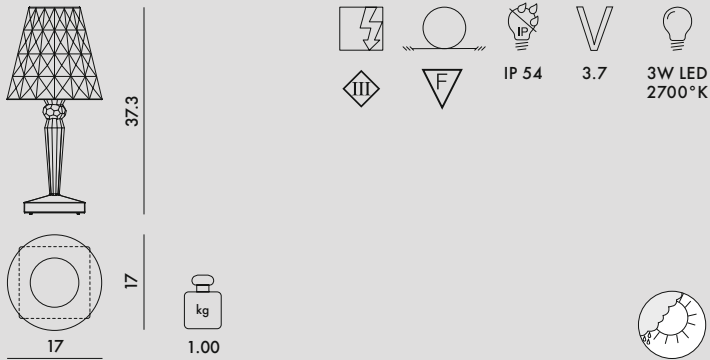

BIG BATTERY 2019

Design Ferruccio Laviani

9475/B9475/U9475/Z9475
dimmerable battery outdoor version

9470/B9470/U9470/Z9470
direct power supply

MATERIAL

Mass-dyed or transparent PMMA

TRANSPARENT

B4
Crystal

PR
Plum

AZ
Light blue

CO
Cola

9470/B/U/Z	1	1.14	0.017	19X19X48
9475/B/U/Z	1	1.24	0.017	19X19X48

CE
9470 - B9470
9475 - B9475