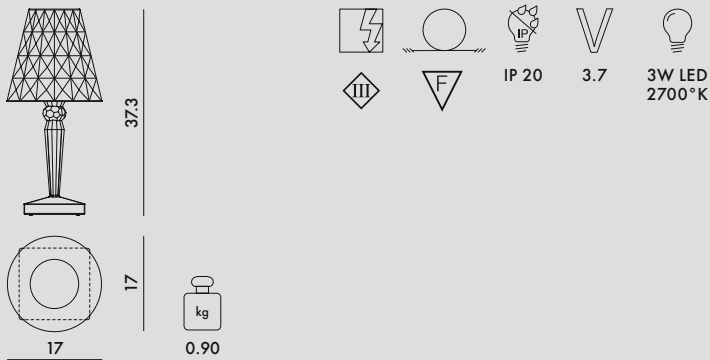

BIG BATTERY 2019

Design Ferruccio Laviani

9475/B9475/U9475/Z9475
dimmerable battery outdoor version

9470/B9470/U9470/Z9470
direct power supply

MATERIAL

Mass-dyed or transparent PMMA

TRANSPARENT

B4
Crystal

PR
Plum

AZ
Light blue

CO
Cola

9470/B/U/Z	1	1.14	0.017	19X19X48
9475/B/U/Z	1	1.24	0.017	19X19X48

CE
9470 - B9470
9475 - B9475