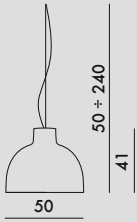

BELLISSIMA 2018

Design Ferruccio Laviani

kg
2.3

IP 20

220-240
120

E27 Max
15W Led
2700°K
E26
type G
max 15W
led 2700°K

MATERIAL

Mass-dyed thermoplastic technopolymer