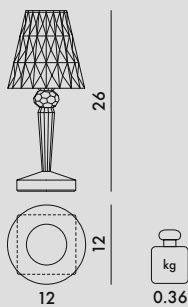

BATTERY 2015

Design Ferruccio Laviani

MATERIAL

Mass-dyed or metallic transparent PMMA

W9140/U9140

TRANSPARENT

B4
Crystal

AM
Amber

W9140
W9145

U9140
U9145

W9140/U 1 (minimum purchase 4 pieces) 0.71

0.008

36X15X15

W9145/U 1 (minimum purchase 4 pieces) 0.71

0.008

36X15X15